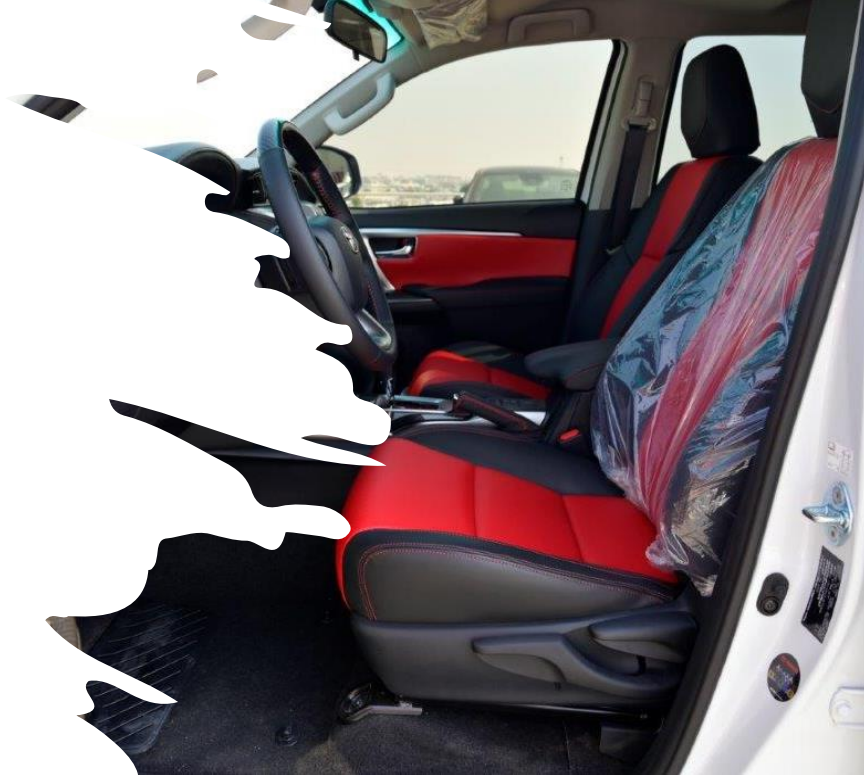

INTERIOR FEATURES:

HIGH FABRIC SEATS

DRIVER SEAT VERTICAL ADJUSTER

LEATHER TRIMMED SHIFT LEVER

**PADDLE SHIFT CONTROLS ON STEERING
WHEEL (AUTOMATIC)**

**LEATHER TRIMMED STEERING WHEEL WITH
WOOD GRAIN EFFECT**

TELESCOPIC STEERING WHEEL

STEERING WHEEL CONTROLS

MULTI-INFORMATION DISPLAY

UPPER GLOVE BOX A/C VENTILATION

**FRONT AUTOMATIC CLIMATE CONTROL,
INDEPENDENT (DRIVER & PASSENGER)**

**REAR AUTOMATIC CLIMATE CONTROL
(COOLING ONLY)**

FRONT PASSENGER DOOR LOCK

Interior

TWO TONE LEATHER SEATS
TELESCOPIC STEERING WHEEL
STEERING WHEEL CONTROLS
MULTI-INFORMATION DISPLAY
FRONT PASSENGER DOOR LOCK

*Audio &
Convenience
Features*

EXTERIOR FEATURES: